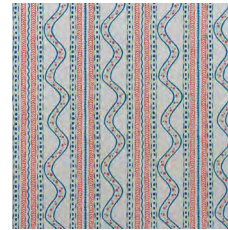

# Wallpaper

Flow Milstream wallpaper

Hearty Blossom

Hearty Periwinkle

Hearty Sky Blue

Flow River

Flow Brook

Flow Milstream

Puff Rust

Puff Orange

Puff Yellow

Puff Spring

Puff Rain

Meadow Hillside

Image assets:  
Flat & roll images • Lifestyle

Like a fable whispered through brushstrokes, Rufus Stone invites you into a world where fruit-laden trees stretch skyward, deer bound across rolling hills, and every inch hums with life. Inspired by medieval tapestries and folk paintings, this two-panel mural blends narrative charm with fine craftsmanship.