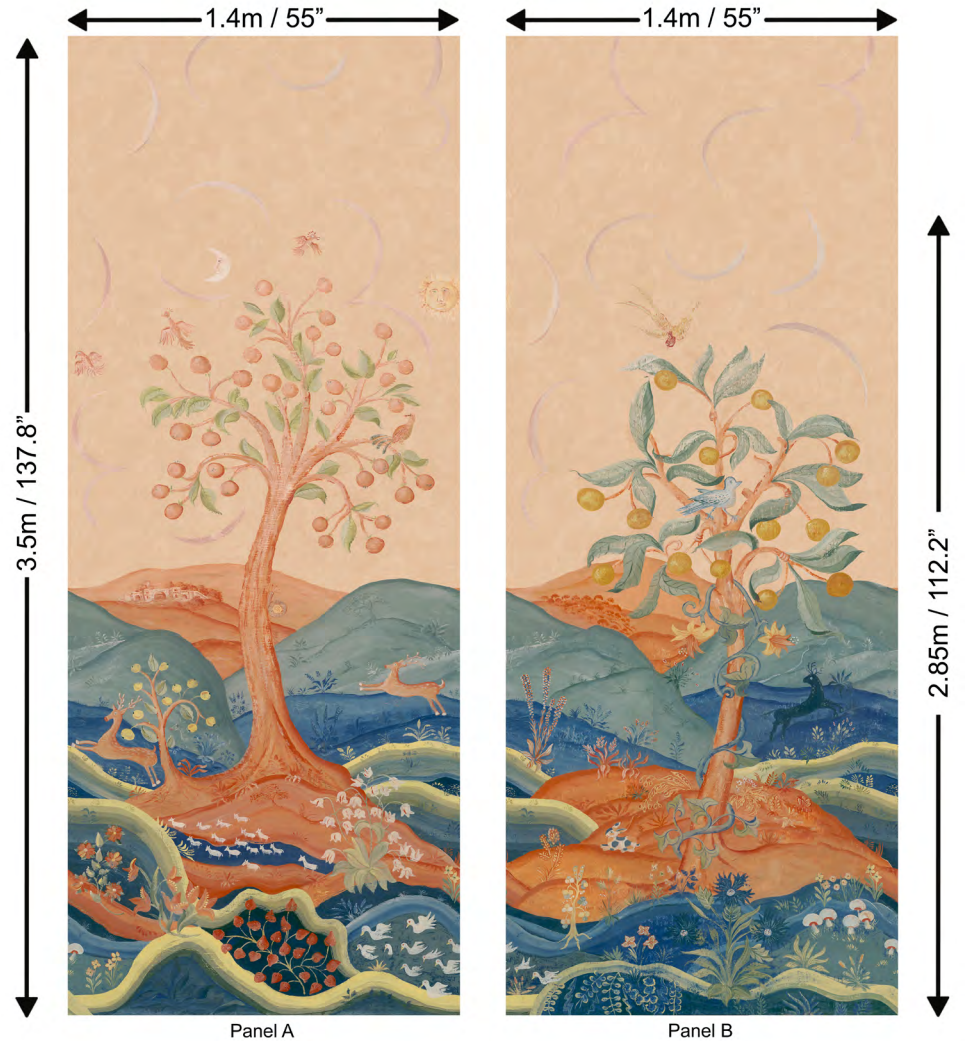

The Stone colourway leans into baked ochres, umber, sage, and chalky blue - grounded, sun-warmed tones that anchor a space while letting the details sing. There's a tactile softness to the palette, echoing antique parchment and natural pigments. Look closer and you'll spot birds mid-flight, rabbits tucked between roots, and distant sun faces smiling down.

Whether used to elevate a hallway, enchant a children's room or add unexpected drama to a living space, Rufus Stone is more than wallpaper, it's a backdrop for imagination.

# Rufus Wallpaper

Rufus Stone

Rufus Stone wallpaper

Panel A

Panel B

Rufus Mist

Rufus Mist is a mythical mural that will add a huge amount of character to any space while also telling a tale. Hand-drawn trees burst with golden fruit and curling branches, while mythical creatures roam beneath a silvered sky. This is nature, but not as we know it, it's nature through the eyes of a storyteller.

Rufus Summer

Bathed in golden peach tones and alive with painterly texture, Rufus Summer is a mural that feels like sunshine made visible. The scenes are lively and lyrical, orange trees curve towards the sky, curious birds perch mid-song, and the landscape rolls on in painterly waves of coral, ochre and rich blue.