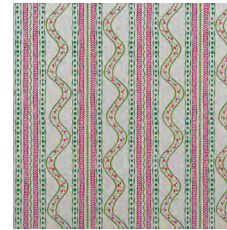

# Wallpaper

Flow Milstream wallpaper

Hearty Blossom

Hearty Periwinkle

Hearty Sky Blue

Flow River

Flow Brook

Flow Milstream

Puff Rust

Puff Orange

Puff Yellow

Puff Spring

Puff Rain

Meadow Hillside

Image assets:  
Flat & roll images • Lifestyle

Like a fable whispered through brushstrokes, Rufus Stone invites you into a world where fruit-laden trees stretch skyward, deer bound across rolling hills, and every inch hums with life. Inspired by medieval tapestries and folk paintings, this two-panel mural blends narrative charm with fine craftsmanship.