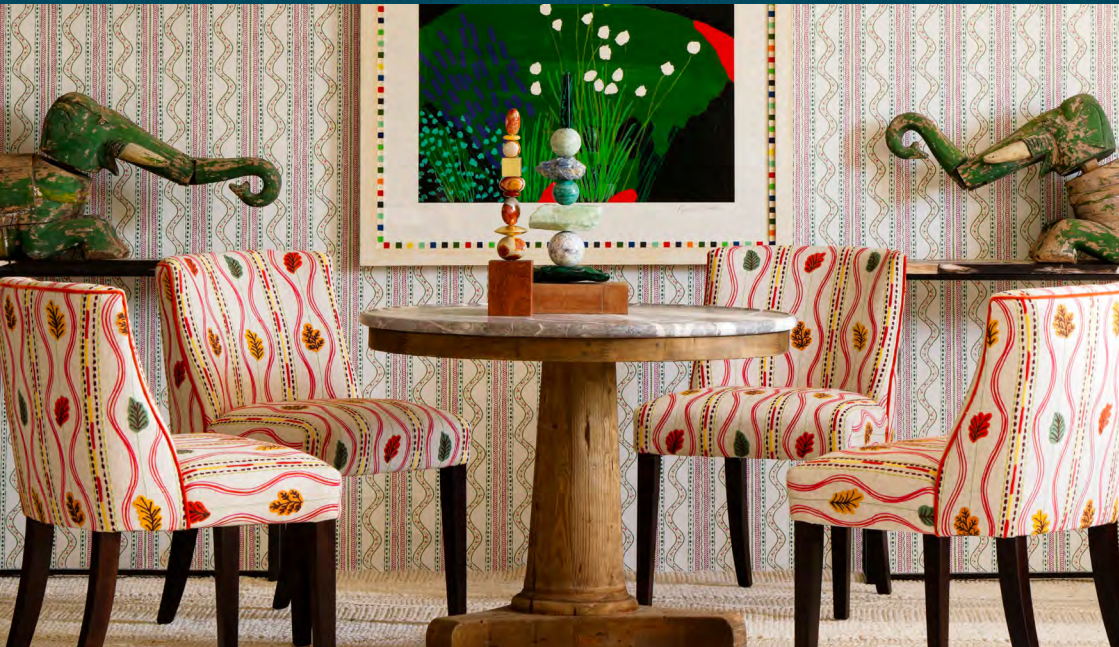

Harvest Moon

Introducing our latest joyful collection of fabrics, cushions and wallpapers, designed with award-winning interior designer, Kit Kemp.

Nine fabric designs are complemented by wallpapers and murals, intricately painted by hand and then translated onto tactile materials using a combination of traditional and digital printing techniques along with embroidery, applique, tapestry and jacquard weaving methods. The palette

is playful yet grounded, a celebration of colour that uplifts without overwhelming. The textures and patterns are bold yet beautifully versatile, ready to blend seamlessly into layered schemes or to stand alone as a statement.

"We hope this collection encourages you to enjoy decorating with a little touch of bravado and a lot of enjoyment. The colours are playful and the textures strong, compliant, and easy to use. It is a collection rich in ideas with an abundance of scope. At this moment, Harvest Moon is the collection that excites our love for interior design. We hope you will enjoy it too."

Kit Kemp MBE